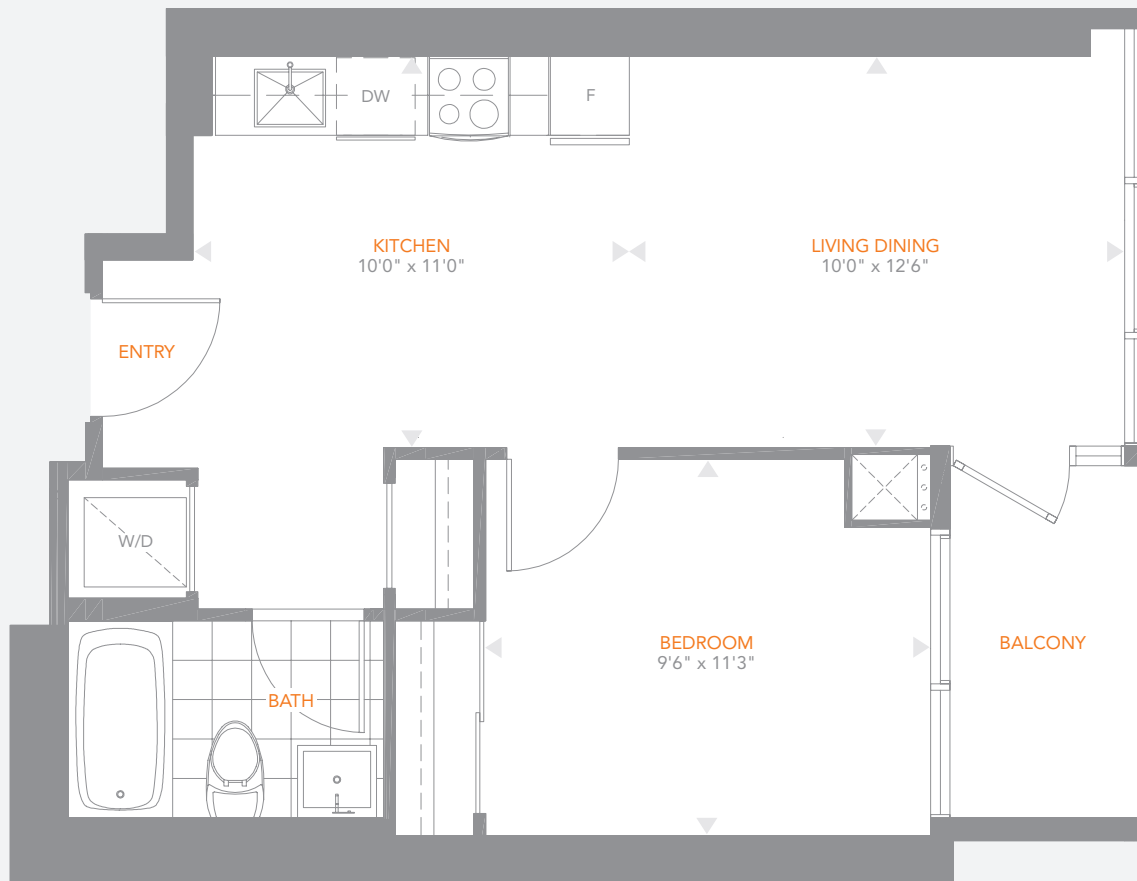

RESIDENCE 05

ONE BEDROOM (FLOORS 12-15)

560

 TOTAL SQ. FT.

517 SQ. FT. + BALCONY (43 SQ. FT.)

THE
PINNACLE
on
ADELAIDE

All areas and stated room dimensions are approximate. Sizes and specifications are subject to change without notice. Actual living area and balcony/terraces may vary from floor stated areas. All illustrations are artist's concept. E & O.E.